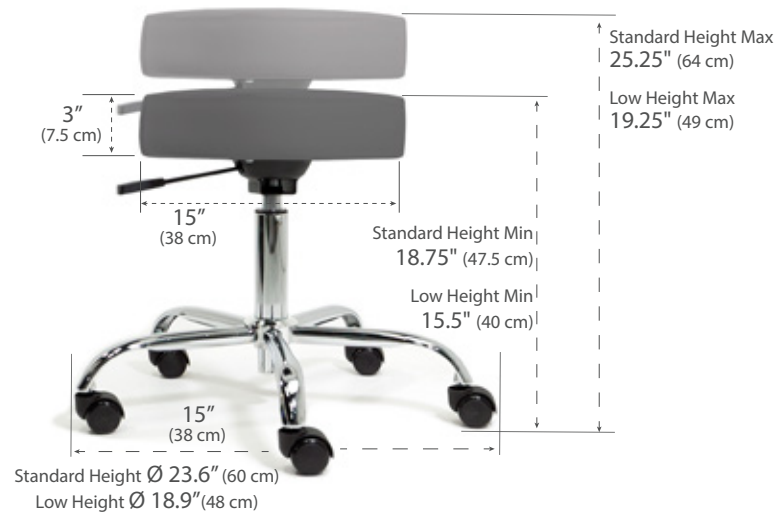

EarthLite®
WORLD'S #1 BRAND IN MASSAGE™

PNEUMATIC ROLLING STOOLS

HEALING HUMANITY THROUGH TOUCH™

PNEUMATIC ROLLING STOOLS

Our stools offer a height range of 18.75" - 25.25" inches, smooth rolling casters for ease of movement, rugged construction, choice of upholstery, 3-inch padded seat, with or without backrest, and a 350 lb. weight limit. The perfect complement to your table in matching upholstery.

Specifications

- Durable yet buttery soft, easy-to-clean 100% PU Nature's Touch upholstery
- Pneumatic Height Range:
 - Standard: 18.75" - 25.25" (47.5 cm - 64 cm)
 - Low Height: 15.5" - 19.25" (40 cm - 49 cm)
- Seat Diameter: 15"
- Locking casters
- Recommended weight capacity: 350 lbs. (159 kg)
- Weight: 14 lbs. (6.3 kg)

Rolling Casters

Wheels for ease of movement

Easy height adjustments

Handle paddle enables hydraulic height adjustments from 18.75" - 25.25"

3" Padded Seat

In durable, 100% PU Nature's Touch upholstery

Nature's Touch™ Standard Upholstery Options