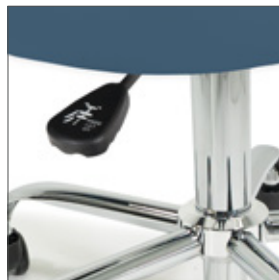

EarthLite®
WORLD'S #1 BRAND IN MASSAGE™

PNEUMATIC ROLLING STOOLS

HEALING HUMANITY THROUGH TOUCH™

PNEUMATIC ROLLING STOOLS

Our stools offer a height range of 18.75" - 25.25" inches, smooth rolling casters for ease of movement, rugged construction, choice of upholstery, 3-inch padded seat, with or without backrest, and a 350 lb. weight limit. The perfect complement to your table in matching upholstery.

Specifications

- Durable yet buttery soft, easy-to-clean 100% PU Nature's Touch upholstery
- Pneumatic Height Range:
 - Standard: 18.75" - 25.25" (47.5 cm - 64 cm)
 - Low Height: 15.5" - 19.25" (40 cm - 49 cm)
- Seat Diameter: 15"
- Locking casters
- Recommended weight capacity: 350 lbs. (159 kg)
- Weight: 14 lbs. (6.3 kg)

Rolling Casters

Wheels for ease of movement

Easy height adjustments

Handle paddle enables hydraulic height adjustments from 18.75" - 25.25"

3" Padded Seat

In durable, 100% PU Nature's Touch upholstery

Nature's Touch™ Standard Upholstery Options