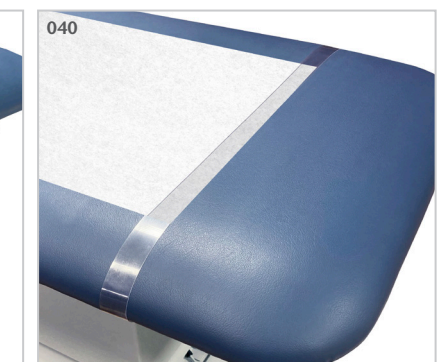

034 Paper Dispenser/Cutter Combo

- Paper dispenser and paper cutter ordered as one option