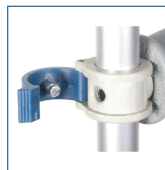

EZ Adjust Aluminum Crutches with Euro-Style Clip and Accessories

HCPCS: E0114-1,E0114

FIGURE A

- Handgrip position adjusts easily and tool-free with Euro-style clip (Figure A)
- Height adjusts easily and tool-free with push pin
- Lighter than wood, the aluminum crutch provides stability and durability
- Non-skid, jumbo-size vinyl contoured tips provide excellent traction
- Hand grips are easily adjusted with Euro-style clips
- Comfortable, durable underarm pad and hand grip

PRODUCTS

Description

| | |
|---------|---|
| 10400-8 | Crutch, Adult, 8pr/cs |
| 10401-8 | Crutch, Youth, 8pr/cs |
| 10402-8 | Crutch, Tall, 8pr/cs* |
| 10430-8 | EZ Adjust, AluminumCrutchesAdult,8/cs |
| 10431-8 | EZ Adjust, Aluminum Crutches,Youth,8/cs |
| 10432-8 | EZ Adjust, AluminumCrutchesTall,8/cs |